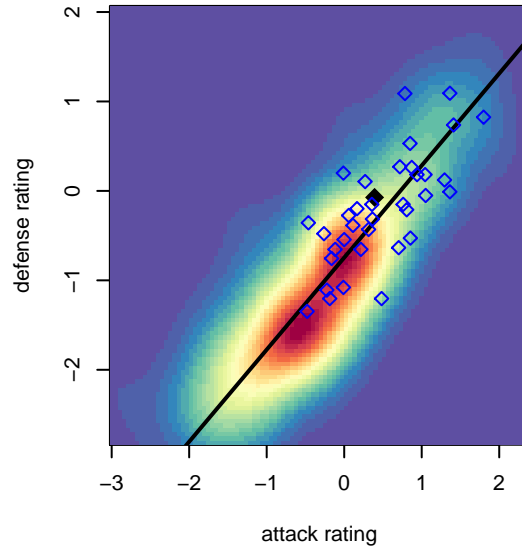

**attack and defense rating
relative to others at age
and all opponents in last 13 months**