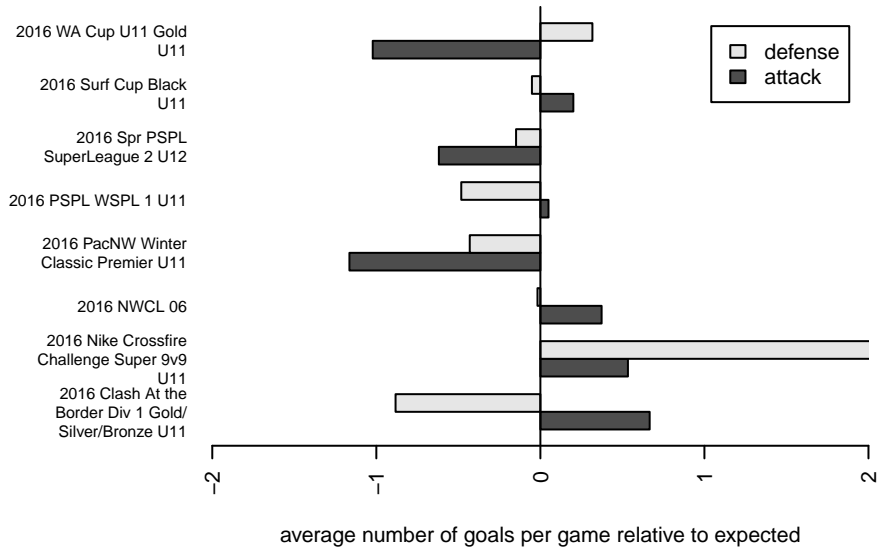

Performance relative to 13 month average