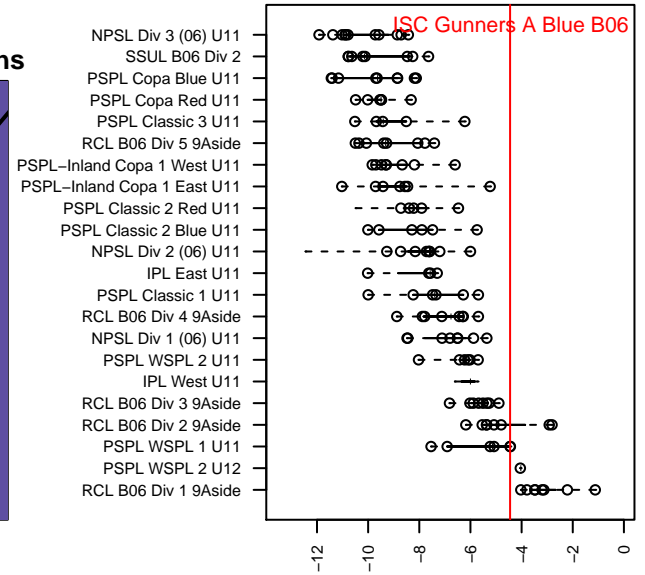

**attack and defense rating
relative to others at age
and all opponents in last 13 months**