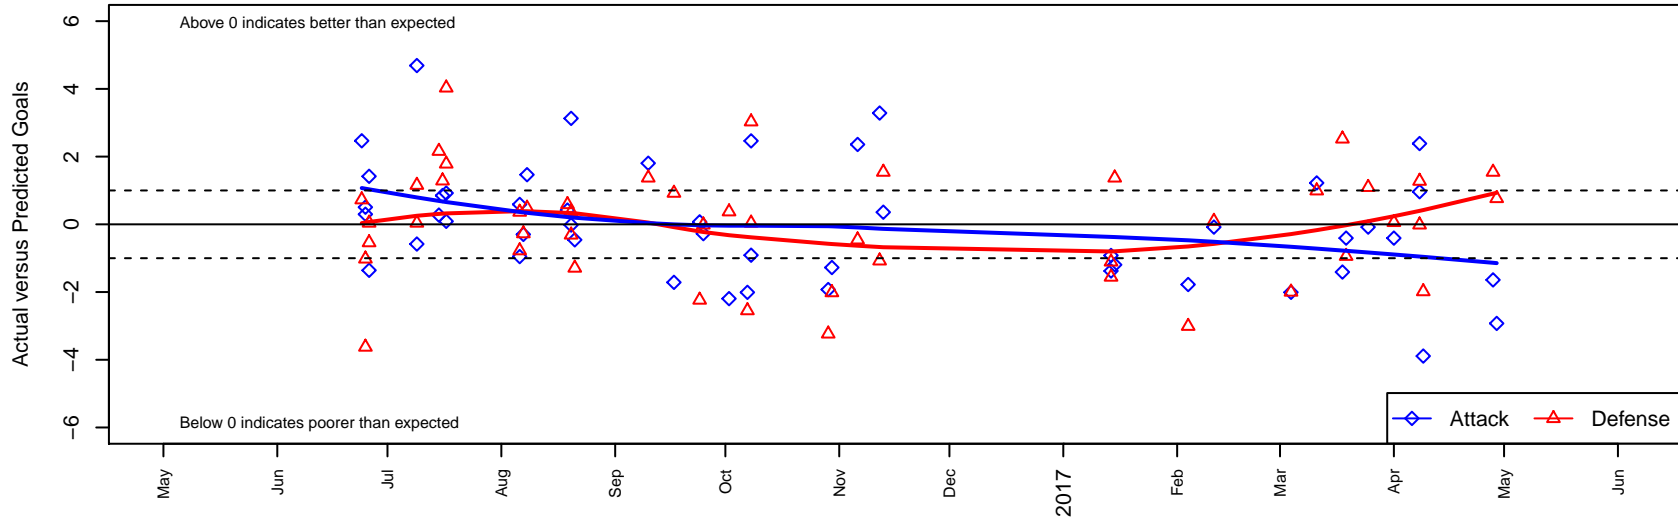

# ISC Gunners A Blue B06

Issaquah SC  
 Issaquah, WA  
 B06 total strength=846  
 attack=1.48 defense=0.93  
 fall league = PSPL WSPL 1 U11  
 spr league = Spr PSPL SuperLeague 2 U12

alt names used:  
 ISC Gunners B06A Blue  
 ISC GUNNERS FCISC GUNNERS B06A BLUE  
 ISC GUNNERS FC ISC GUNNERS B06A BLU  
 ISC GUNNERS FCISC GUNNERS B06A BLUE  
 ISC Gunners B06A Blue  
 ISC GUNNERS FC B06A BLUE (WA)  
 ISC Gunners B06A Blue  
 ISC GUNNERS FC ISC GUNNERS B06A BLU

Venues played:  
 2016 Clash At the Border Div 1 Gold/Silver/Bro  
 2016 Gunners Invitational 2006 Gold  
 2016 Nike Crossfire Challenge Super 9v9 U11  
 2016 Surf Cup Black U11  
 2016 NWCL 06  
 2016 PSPL WSPL 1 U11  
 2016 PacNW Winter Classic Premier U11  
 2016 Spr PSPL SuperLeague 2 U12  
 2016 WA Cup U11 Gold U11

**ISC Gunners A Blue B06**  
 Dots are actual minus expected GF (blue circles) and GA (red triangles).  
 Blue line is smoothed change in attack strength. Red is smoothed change in defense strength.

**attack and defense variance (black dot)  
relative to other teams  
and top 10 in region**